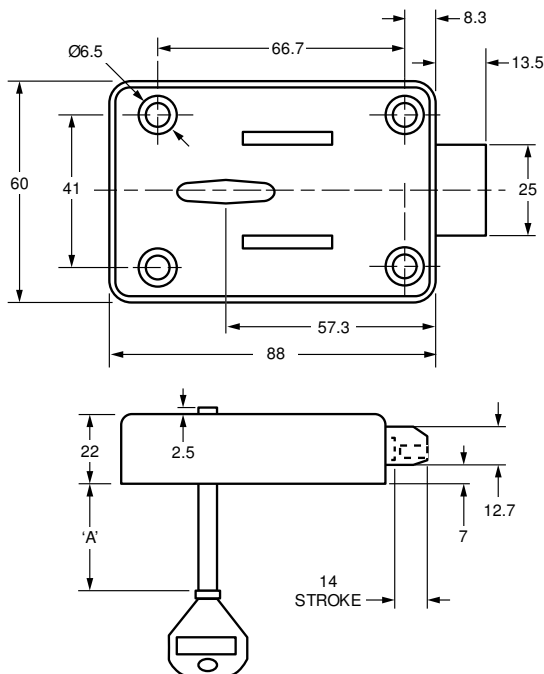

Technical Drawing

A Lowe & Fletcher Group Company