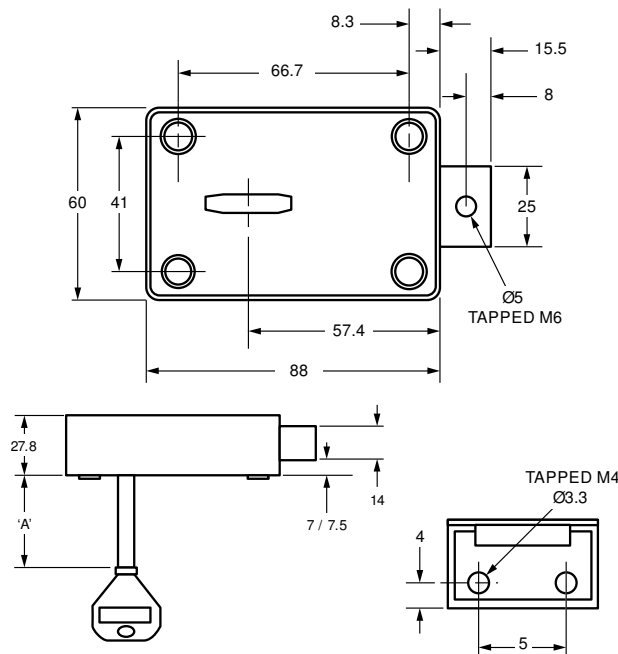

CLAVIS Deutschland GmbH
Grüner Weg 38
34117 Kassel

Telefon: +49 (0)561 988 499-0
E-Mail: info@tresore.eu
Internet: www.tresore.eu
www.tresorschloss.de

3010	Product Description
	11 Lever 200,000 Safe Lock Standard movements: 6, 8 Lock Combinations: 200,000 Standard finish: Self colour Vds Class 2 rating Double bitted key available in four lengths- 15, 40, 70 or 115mm Anti-pick levers fitted as standard High precision die cast and pressed steel components ENV 1300 class B

Options									
SKU	Key Series	Combinations	Body Length	Head Width	Head Height	Head Depth	Max Panel Thickness	Finish	
3010060A	SR1	20,000	7.5	88	60	27.8	7.5	Self Colour	
3010080A	SR1	20,000	7.5	88	60	27.8	7.5	Self Colour	

Technical Drawing

A Lowe & Fletcher Group Company