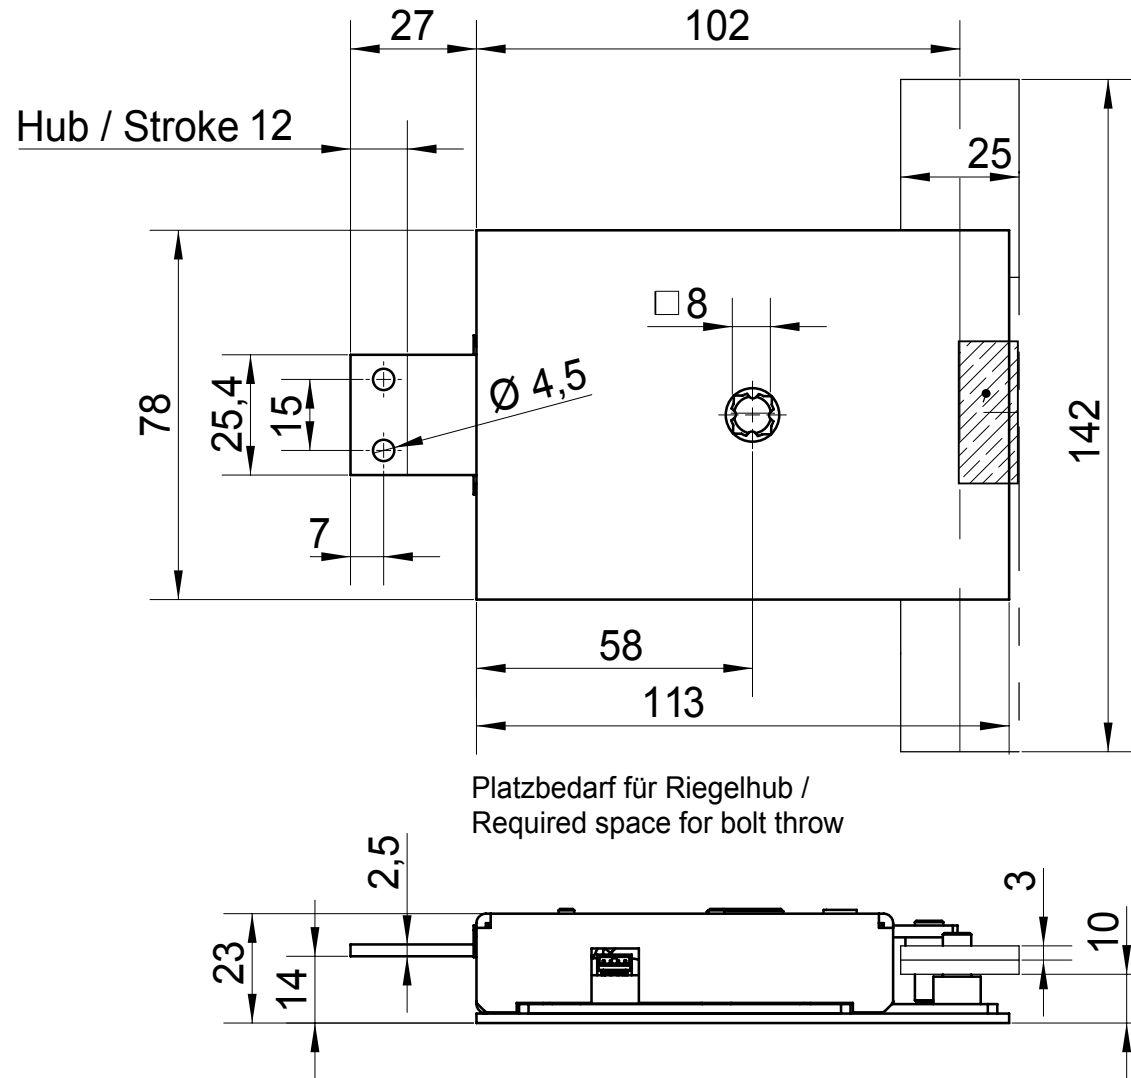

- PRIMOR FL Batterieschubfach / Battery slide-in compartment
- GATOR FL Batterieschubfach / Battery slide-in compartment

PRIMOR 100 - Schlosdecke D1 / Lock cover D1

PRIMOR 100 - Schlosdecke D2 / Lock cover D2